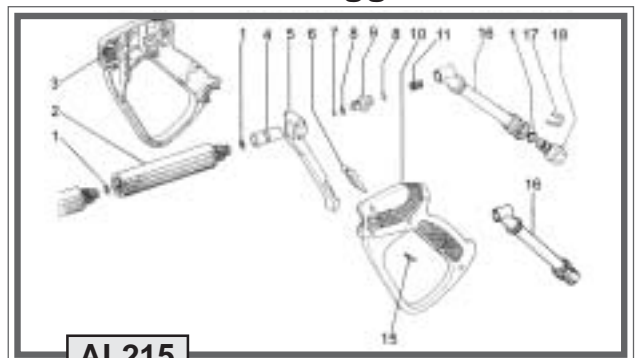

"AL215" Trigger Gun