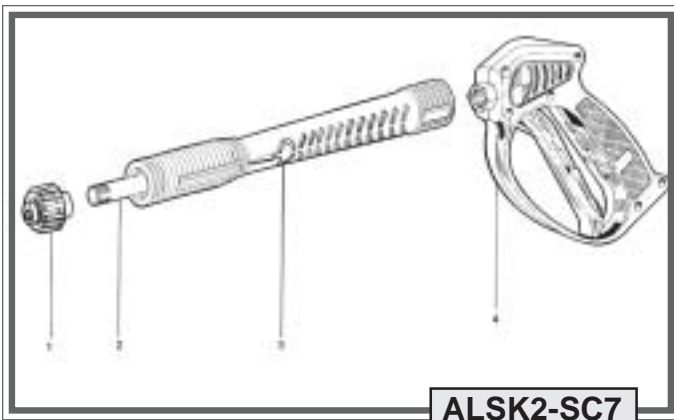

“SK2” Trigger Gun with SC7 Handle

ALSK2-SC7

POS	CODE	QTY	DESCRIPTION
1	AL450	1	Fix quick coupling (F.Q.C.)
2	017-471346	1	364 mm (14,3") S.S. pipe
	011-471132	1	364 mm (14,3") zinc. pipe
3	017-160168	1	SC7 ext body
4	ALSK2	1	3/8 FEM. GAS SK2 trigger gun