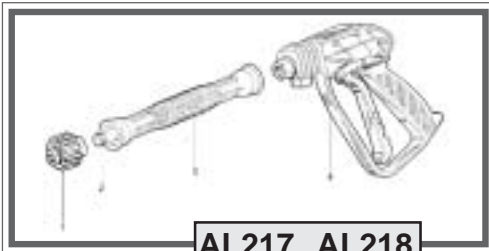

Trigger Gun with SF9 Handle