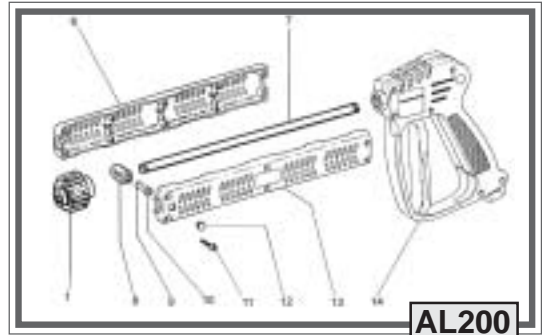

14" Covered Air Flow Handle